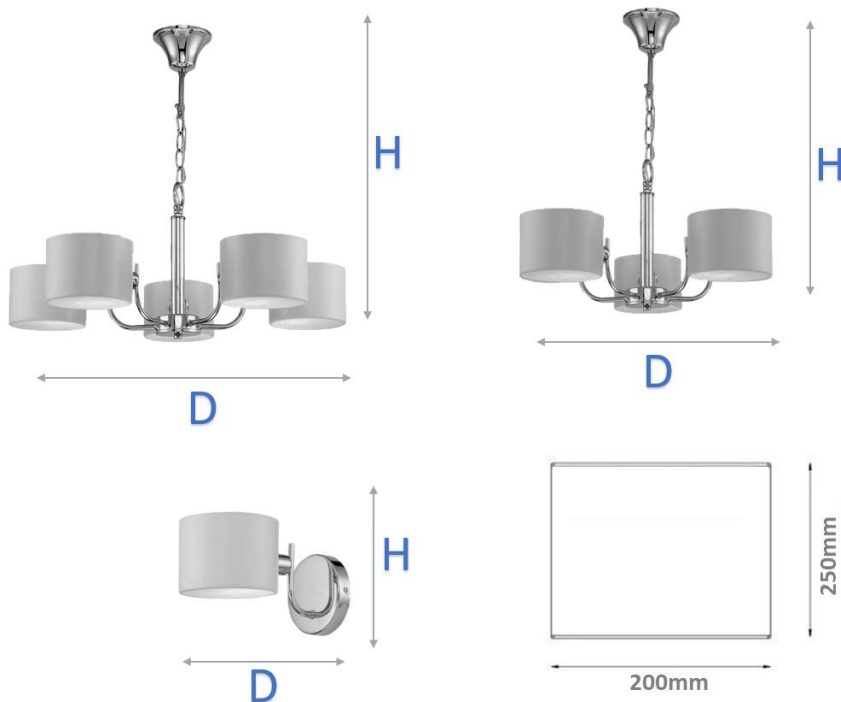

### GENERAL INFORMATION »

- ∴ Input Voltage: 220-240VAC
- ∴ Lamp holder: E27
- ∴ Material: Metal
- ∴ Color of the body: Chrome & white
- ∴ Lamps: Not Included, Max 40W
- ∴ IP Rate: IP20

### AREAS OF APPLICATION »

- ∴ General illumination
- ∴ Domestic applications
- ∴ Home interior

## DIMENSIONS »